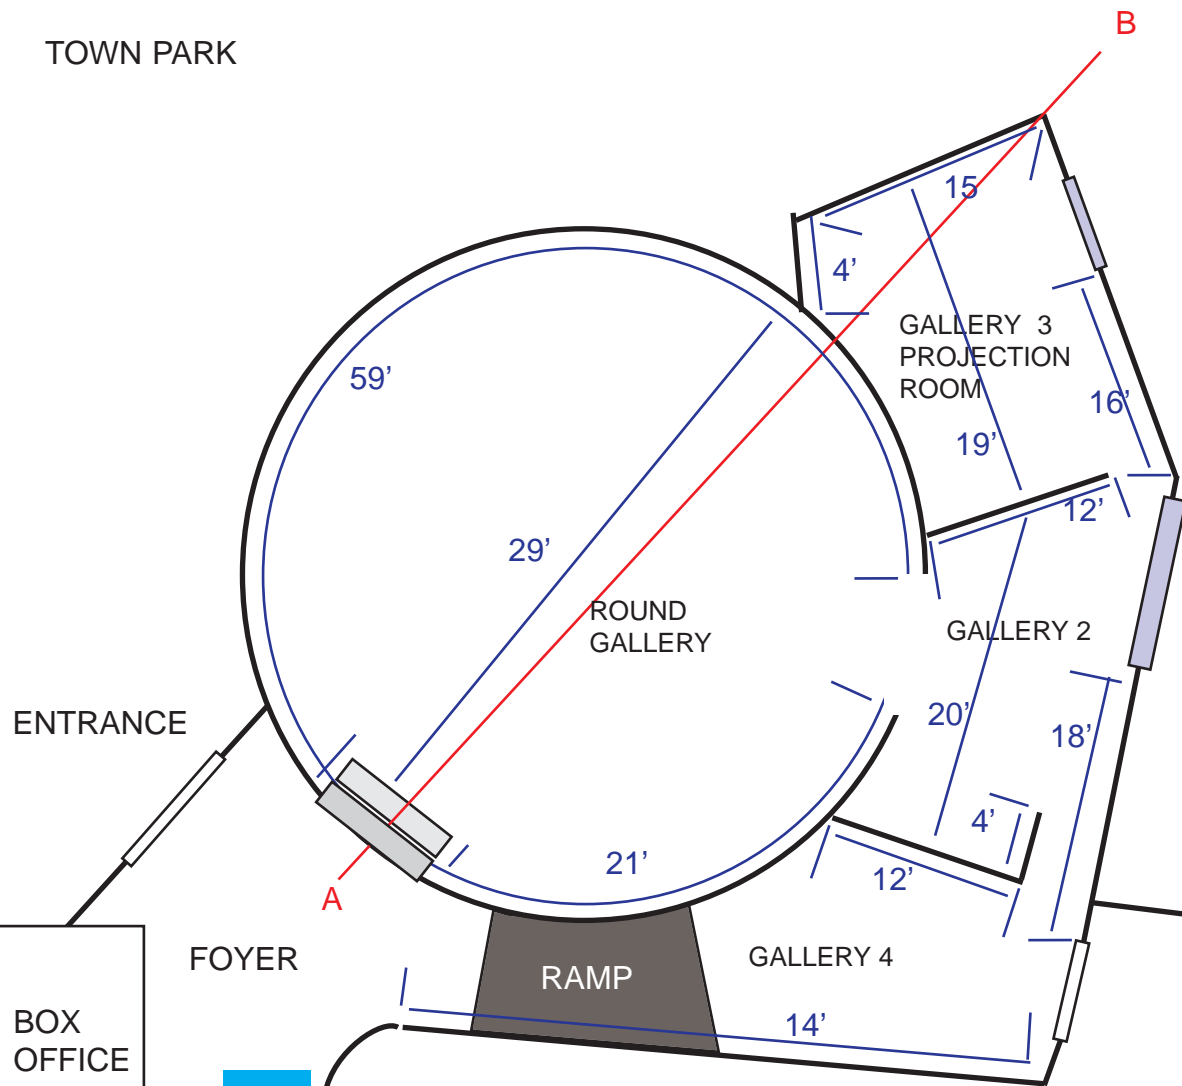

TOWN PARK

ENTRANCE

BOX OFFICE

FOYER

RAMP

THEATRE

INVIGILATION /
INFORMATION

the GALLERY | Siamsa Tíre